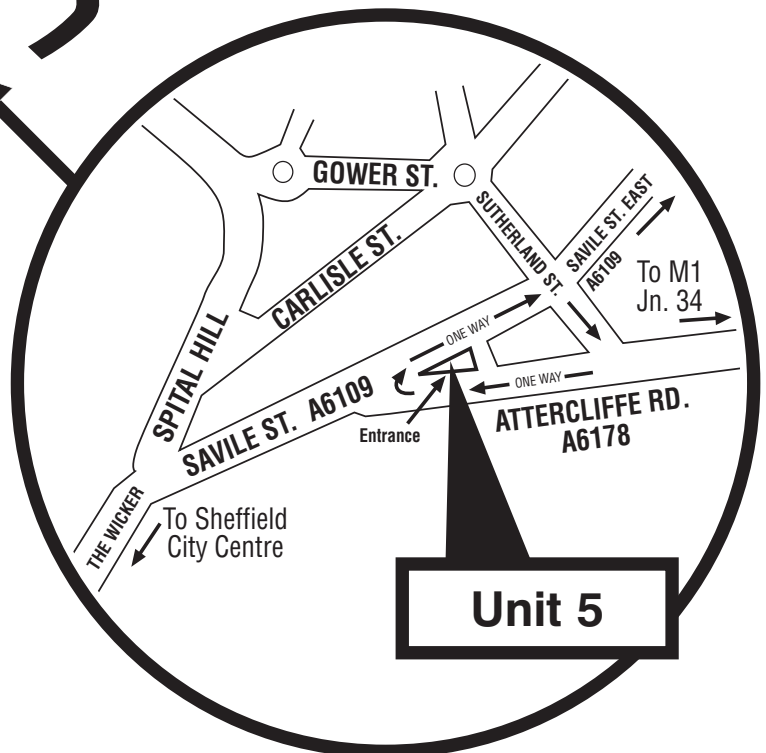

How to find us

beyondpr

BeyondPR
Unit 5
12 O'Clock Court
Attercliffe Road
Sheffield
S4 7WW
e-mail: info@beyondpr.co.uk
Telephone: 0114 275 6996
Mobile: 07930 697773
Web: www.beyondpr.co.uk

From M1 North bound

12 O'Clock Court is located on the right hand side, the 'island' in the middle of the road. Turn right into the main car park. If you miss the turning, keep turning right and complete a full circle, going all the way around the island until you come back to the main car park entrance.

From M1 South bound

12 O'Clock Court is located on the right hand side, the 'island' in the middle of the road. Turn right into the main car park. If you miss the turning, keep turning right and complete a full circle, going all the way around the island until you come back to the main car park entrance.

From City Centre

Proceed through Wicker Arches and continue towards Rotherham/Meadowhall, passing the Vauxhall and Yamaha showrooms, and a disused BP garage on your left. Just past the BP garage get into the right hand lane and you will see 12 O'Clock Court on your right hand side. Filter right at the lights and keep going round to the right until you reach the main car park on the other side. Turn right into 12 O'Clock Court. If you miss the turning, keep turning right and complete a full circle, going all the way around the island until you come back to the main car park entrance.