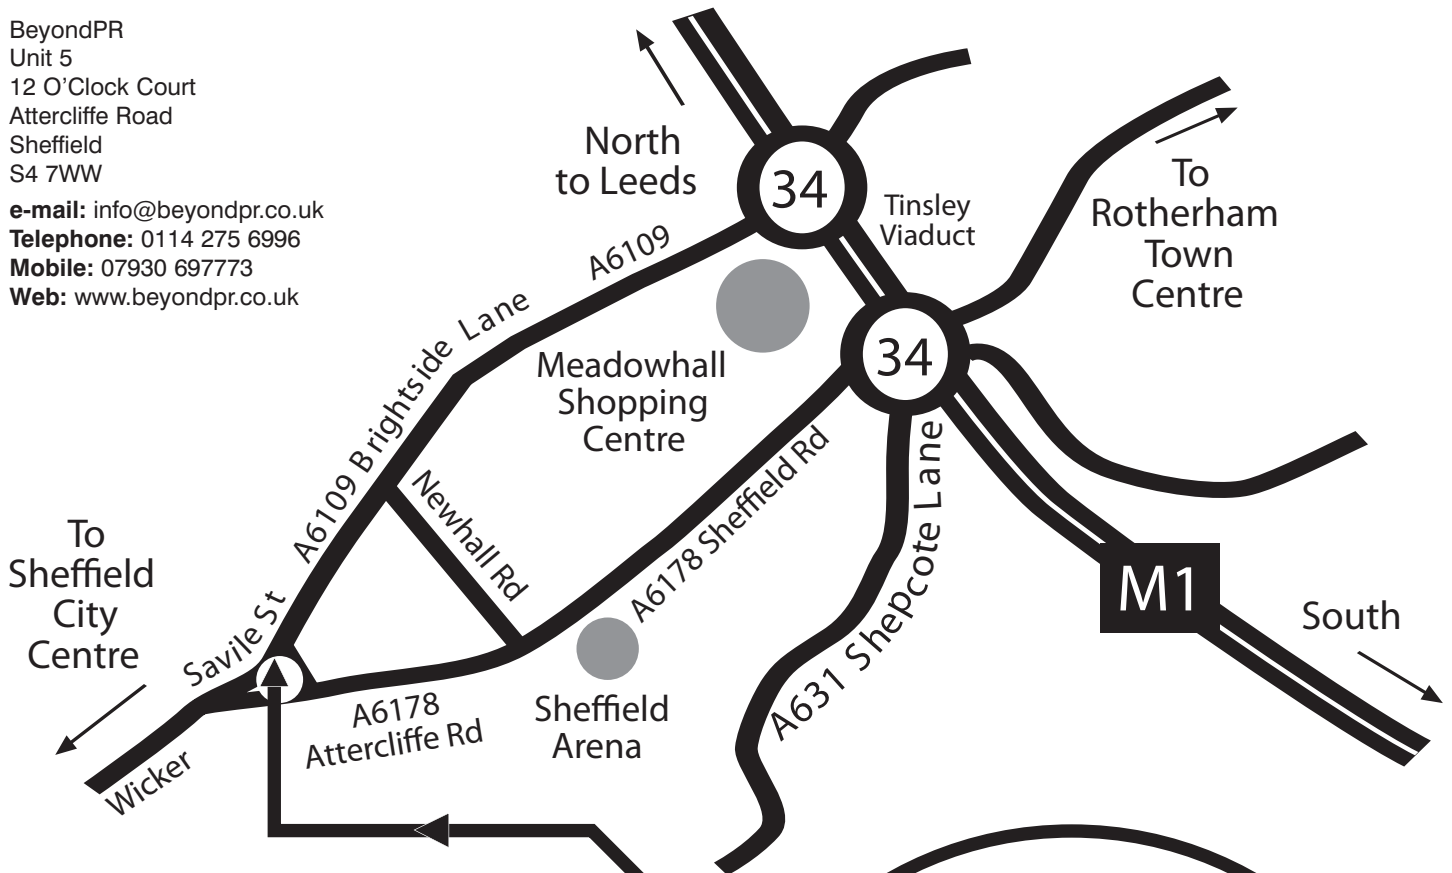

How to find us

beyondpr

BeyondPR
Unit 5
12 O'Clock Court
Attercliffe Road
Sheffield
S4 7WW
e-mail: info@beyondpr.co.uk
Telephone: 0114 275 6996
Mobile: 07930 697773
Web: www.beyondpr.co.uk

From M1 North bound

12 O'Clock Court is located on the right hand side, the 'island' in the middle of the road. Turn right into the main car park. If you miss the turning, keep turning right and complete a full circle, going all the way around the island until you come back to the main car park entrance.

From M1 South bound

12 O'Clock Court is located on the right hand side, the 'island' in the middle of the road. Turn right into the main car park. If you miss the turning, keep turning right and complete a full circle, going all the way around the island until you come back to the main car park entrance.

From City Centre

Proceed through Wicker Arches and continue towards Rotherham/Meadowhall, passing the Vauxhall and Yamaha showrooms, and a disused BP garage on your left. Just past the BP garage get into the right hand lane and you will see 12 O'Clock Court on your right hand side. Filter right at the lights and keep going round to the right until you reach the main car park on the other side. Turn right into 12 O'Clock Court. If you miss the turning, keep turning right and complete a full circle, going all the way around the island until you come back to the main car park entrance.